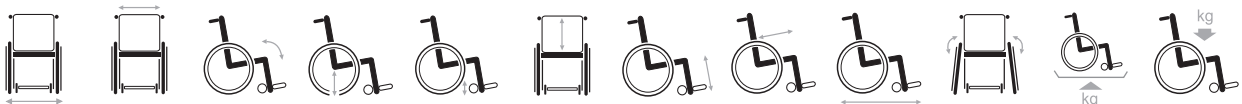

## MANUAL ACTIVE LIGHT WHEELCHAIR

Option  
inclinable backrest 6° - 14°

Seat and back made from strong durable nylon

Tension-adjustable back and seat

Adjustable wheel angles:  
0°, 2°, 4°, 6°, 8°  
(order only)

Push handles adjustable in height

Option B23 - Extra cushion

Option B78  
Pair of anti-tipping wheels

Option B82 - Clothing protectors

550-680	360	7°	480	3"	230-430	100	330-380-420	755-855	0°	>9,5	100
570-700	380	7°	(with cushion)	4"	230-430	adjustable	(standard)	755-855	2°		
590-720	400	7°	510	5"	230-430			755-855	4°		
610-740	420	7°	(without cushion)		230-430		440-460	755-855	6°		
630-760	440	7°			230-430		(long version)	755-855	8°		
650-780	460	7°			230-430						

Sizes in mm, weight in kg. Deviations in sizes and weight (15 mm, 1,5 kg and 1,5°) are possible.